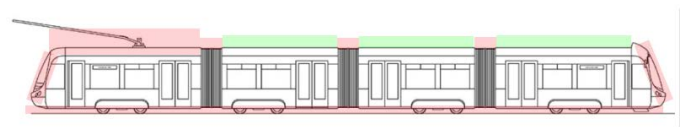

Adaptors, patch leads and other installation accessories are all available separately.

	Mobile phone	L1 GPS/GLONASS	WiFi/WLAN
Construction	Black moulded radome, zinc alloy base, external cable assemblies, <u>no terminations</u>		
Frequency range	698-960 / 1710-2170 / 2300-2700 MHz 4G LTE and dualband 4G 3.4-3.6 GHz - 5G	L1 GPS: 1575.42 MHz	2400/5200 MHz
Bandwidth	Full frequency ranges stated	±5 MHz	Full frequency range
Gain - typical	1.5 dBi @ 698-960 MHz 3.0dBi @ 1710-2170 MHz 3.0 dBi @ 2300-3500 MHz	Peak gain: 3 dBi - with 7cm x 7cm ground plane	2.15 dBi
Gain coverage	-	>-4 dBi at -90° <0 <+90° over 75% volume	-
Polarisation	Linear	Right-hand circular	Vertical
VSWR	2.5:1	≤1.5:1	
Impedance	50 Ohms		
LNA gain - typical	28 dBi - without cable		
LNA noise figure	1.5 dB		
Filter out band attenuation f0=1575.42 MHz	7dB min. f0 +/- 20 MHz ; 20dB min. f0 +/- 50 MHz ; 30dB min. f0 +/- 100 MHz		
DC Voltage	2.7-5.0 Volts		
DC current	11mA maximum		
Cable	RG174 x 2m/3m or 5m - Mobile phone, GPS and WiFi - specify requirements per		
Connectors	SMA/SMB/SMC/BNC/FME/TNC/MCX/MMCX/QMA - specify requirements for each cable		
Working temperature	-40°C to +85°C		
Storage temperature	-45°C to +100°C		
Humidity	95-100% relative humidity		
Vibration	Sine sweep 1g(0-p) 10~50~10Hz each axis		
Dimensions	Height: 84mm, Width: 53.8mm, Length: 62mm		
Overall weight	240grams		
Mounting	We recommend for greater than 1mm thickness mounting material remove spacer washer from base and run all cables through nut supplied.		

For mounting material thicker than 1mm ZCG recommend removing spacer washer and inserting cables through nut.

ZAU-GPS5G-5

All-in-one 'Shark-fin' low profile antenna
5G, L1 GPS and WiFi/WLAN

Vehicle Mounting locations

- Best/Recommended location for mounting
- Suitable mounting locations
- Not suitable mounting locations