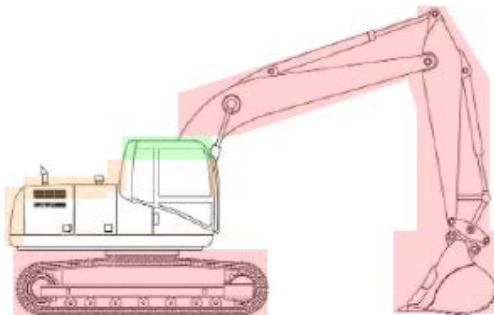

ZAU-GPS5G-5

All-in-one 'Shark-fin' low profile antenna 5G, L1 GPS and WiFi/WLAN

The ZAU-GPS5G-5, our 5G cellular, L1 GPS and WiFi 'shark-fin' antenna is perfect for A.V.L. tracking, L1 GPS navigation, and telemetry applications, all within a low profile, fully waterproof 'shark-fin'-style design.

For mounting material thicker than 1mm ZCG recommend removing spacer washer and inserting cables through nut.

ZAU-GPS5G-5

All-in-one 'Shark-fin' low profile antenna
5G, L1 GPS and WiFi/WLAN

Vehicle Mounting locations