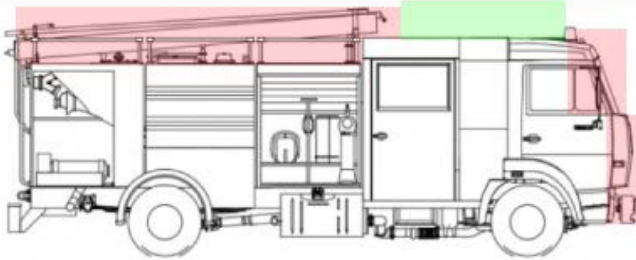

ZAU-GPS5G-5

All-in-one 'Shark-fin' low profile antenna 5G, L1 GPS and WiFi/WLAN

The ZAU-GPS5G-5, our 5G cellular, L1 GPS and WiFi 'shark-fin' antenna is perfect for A.V.L. tracking, L1 GPS navigation, and telemetry applications, all within a low profile, fully waterproof 'shark-fin'-style design.

For mounting material thicker than 1mm ZCG recommend removing spacer washer and inserting cables through nut.

ZAU-GPS5G-5

All-in-one 'Shark-fin' low profile antenna
5G, L1 GPS and WiFi/WLAN

Vehicle Mounting locations