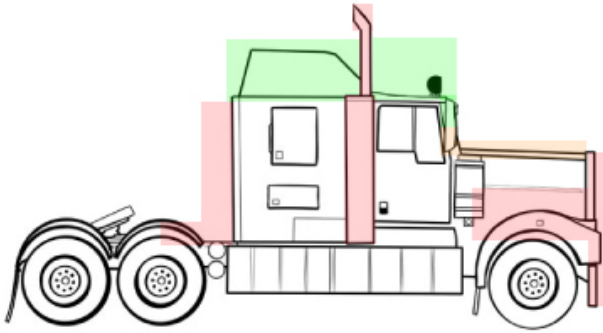

Adaptors, patch leads and other installation accessories are all available separately.

	Mobile phone	L1 GPS/GLONASS	WiFi/WLAN
Construction	Black moulded radome, zinc alloy base, external cable assemblies, <u>no terminations</u>		
Frequency range	698-960 / 1710-2170 / 2300-2700 MHz 4G LTE and dualband 4G 3.4-3.6 GHz - 5G	L1 GPS: 1575.42 MHz	2400/5200 MHz
Bandwidth	Full frequency ranges stated	±5 MHz	Full frequency range
Gain - typical	1.5 dBi @ 698-960 MHz 3.0dBi @ 1710-2170 MHz 3.0 dBi @ 2300-3500 MHz	Peak gain: 3 dBi - with 7cm x 7cm ground plane	2.15 dBi
Gain coverage	-	>-4 dBi at -90° <0 <+90° over 75% volume	-
Polarisation	Linear	Right-hand circular	Vertical
VSWR	2.5:1	≤1.5:1	
Impedance	50 Ohms		
LNA gain - typical	28 dBi - without cable		
LNA noise figure	1.5 dB		
Filter out band attenuation f0=1575.42 MHz	7dB min. f0 +/- 20 MHz ; 20dB min. f0 +/- 50 MHz ; 30dB min. f0 +/- 100 MHz		
DC Voltage	2.7-5.0 Volts		
DC current	11mA maximum		
Cable	RG174 x 2m/3m or 5m - Mobile phone, GPS and WiFi - specify requirements per		
Connectors	SMA/SMB/SMC/BNC/FME/TNC/MCX/MMCX/QMA - specify requirements for each cable		
Working temperature	-40°C to +85°C		
Storage temperature	-45°C to +100°C		
Humidity	95-100% relative humidity		
Vibration	Sine sweep 1g(0-p) 10~50~10Hz each axis		
Dimensions	Height: 84mm, Width: 53.8mm, Length: 62mm		
Overall weight	240grams		
Mounting	We recommend for greater than 1mm thickness mounting material remove spacer washer from base and run all cables through nut supplied.		

For mounting material thicker than 1mm ZCG recommend removing spacer washer and inserting cables through nut.

ZAU-GPS5G-5

All-in-one 'Shark-fin' low profile antenna
5G, L1 GPS and WiFi/WLAN

Vehicle Mounting locations

- Best/Recommended location for mounting
- Suitable mounting locations
- Not suitable mounting locations