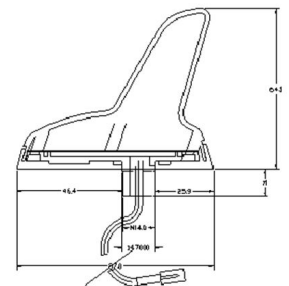

Adaptors, patch leads and other installation accessories are all available separately.

	Mobile phone	L1 GPS/GLONASS	WiFi/WLAN
Construction	Black moulded radome, zinc alloy base, external cable assemblies, <u>no terminations</u>		
Frequency range	698-960 / 1710-2170 / 2300-2700 MHz 4G LTE and dualband 4G 3.4-3.6 GHz - 5G	L1 GPS: 1575.42 MHz	2400/5200 MHz
Bandwidth	Full frequency ranges stated	±5 MHz	Full frequency range
Gain - typical	1.5 dBi @ 698-960 MHz 3.0dBi @ 1710-2170 MHz 3.0 dBi @ 2300-3500 MHz	Peak gain: 3 dBi - with 7cm x 7cm ground plane	2.15 dBi
Gain coverage	-	>-4 dBi at -90° <0 <+90° over 75% volume	-
Polarisation	Linear	Right-hand circular	Vertical
VSWR	2.5:1	≤1.5:1	
Impedance	50 Ohms		
LNA gain - typical	28 dBi - without cable		
LNA noise figure	1.5 dB		
Filter out band attenuation f0=1575.42 MHz	7dB min. f0 +/- 20 MHz ; 20dB min. f0 +/- 50 MHz ; 30dB min. f0 +/- 100 MHz		
DC Voltage	2.7-5.0 Volts		
DC current	11mA maximum		
Cable	RG174 x 2m/3m or 5m - Mobile phone, GPS and WiFi - specify requirements per		
Connectors	SMA/SMB/SMC/BNC/FME/TNC/MCX/MMCX/QMA - specify requirements for each cable		
Working temperature	-40°C to +85°C		
Storage temperature	-45°C to +100°C		
Humidity	95-100% relative humidity		
Vibration	Sine sweep 1g(0-p) 10~50~10Hz each axis		
Dimensions	Height: 84mm, Width: 53.8mm, Length: 62mm		
Overall weight	240grams		
Mounting	We recommend for greater than 1mm thickness mounting material remove spacer washer from base and run all cables through nut supplied.		

For mounting material thicker than 1mm ZCG recommend removing spacer washer and inserting cables through nut.

ZAU-GPS5G-5

All-in-one 'Shark-fin' low profile antenna
5G, L1 GPS and WiFi/WLAN

Vehicle Mounting locations